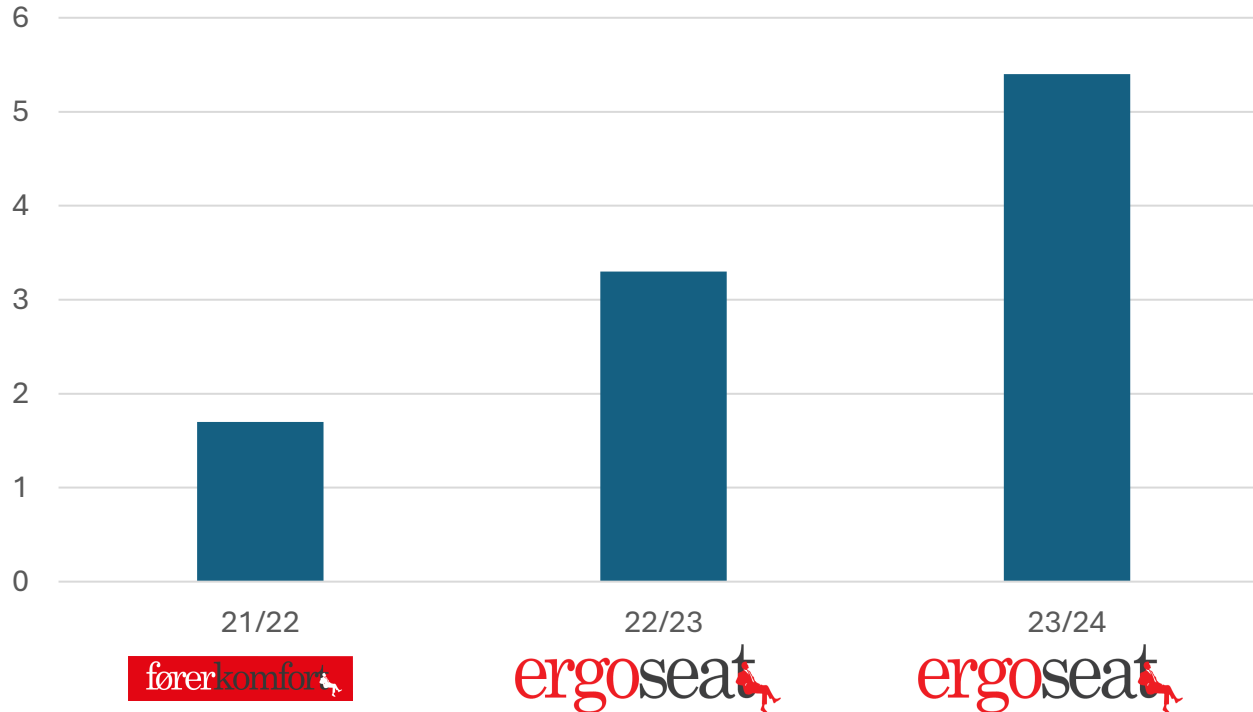

Omsättning Norge